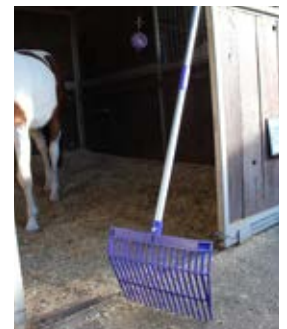

SKY BLUE

RED

BLUE

Gorilla Broom

1.3kg, H: 150cm, W: 55cm, L: 9cm

- Heavy duty
- Built in blade for scraping
- Lightweight
- UV proof & frost proof

YELLOW

Bedding Fork

0.85kg, H: 144cm, W: 40cm, L: 20cm

- Comfort grips
- Lightweight yet strong
- Fade resistant
- UV proof & frost proof

PURPLE

PINK

PISTACHIO

SKY BLUE

RED

ALSO AVAILABLE FROM EVO BUILDING PRODUCTS

Mixing Tray

3.5kg, H: 7.5cm, W: 94cm, L: 94cm

- Instant surface protection
- Hanging hook for easy storage
- Lightweight and durable
- Shatterproof

- One coat instant waterproofing
- Can be used in the wet
- Fibre reinforced
- No primer needed