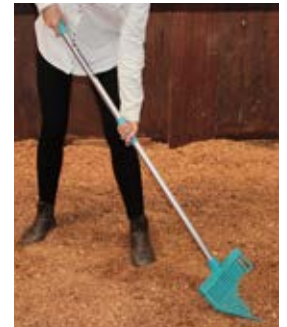

SKY BLUE

RED

BLUE

Gorilla Broom

1.3kg, H: 150cm, W: 55cm, L: 9cm

- Heavy duty
- Built in blade for scraping
- Lightweight
- UV proof & frost proof

YELLOW

Bedding Fork

0.85kg, H: 144cm, W: 40cm, L: 20cm

- Comfort grips
- Lightweight yet strong
- Fade resistant
- UV proof & frost proof

PURPLE

PINK

PISTACHIO

SKY BLUE

RED

ALSO AVAILABLE FROM EVO BUILDING PRODUCTS

Mixing Tray

3.5kg, H: 7.5cm, W: 94cm, L: 94cm

- Instant surface protection
- Hanging hook for easy storage
- Lightweight and durable
- Shatterproof

- One coat instant waterproofing
- Can be used in the wet
- Fibre reinforced
- No primer needed